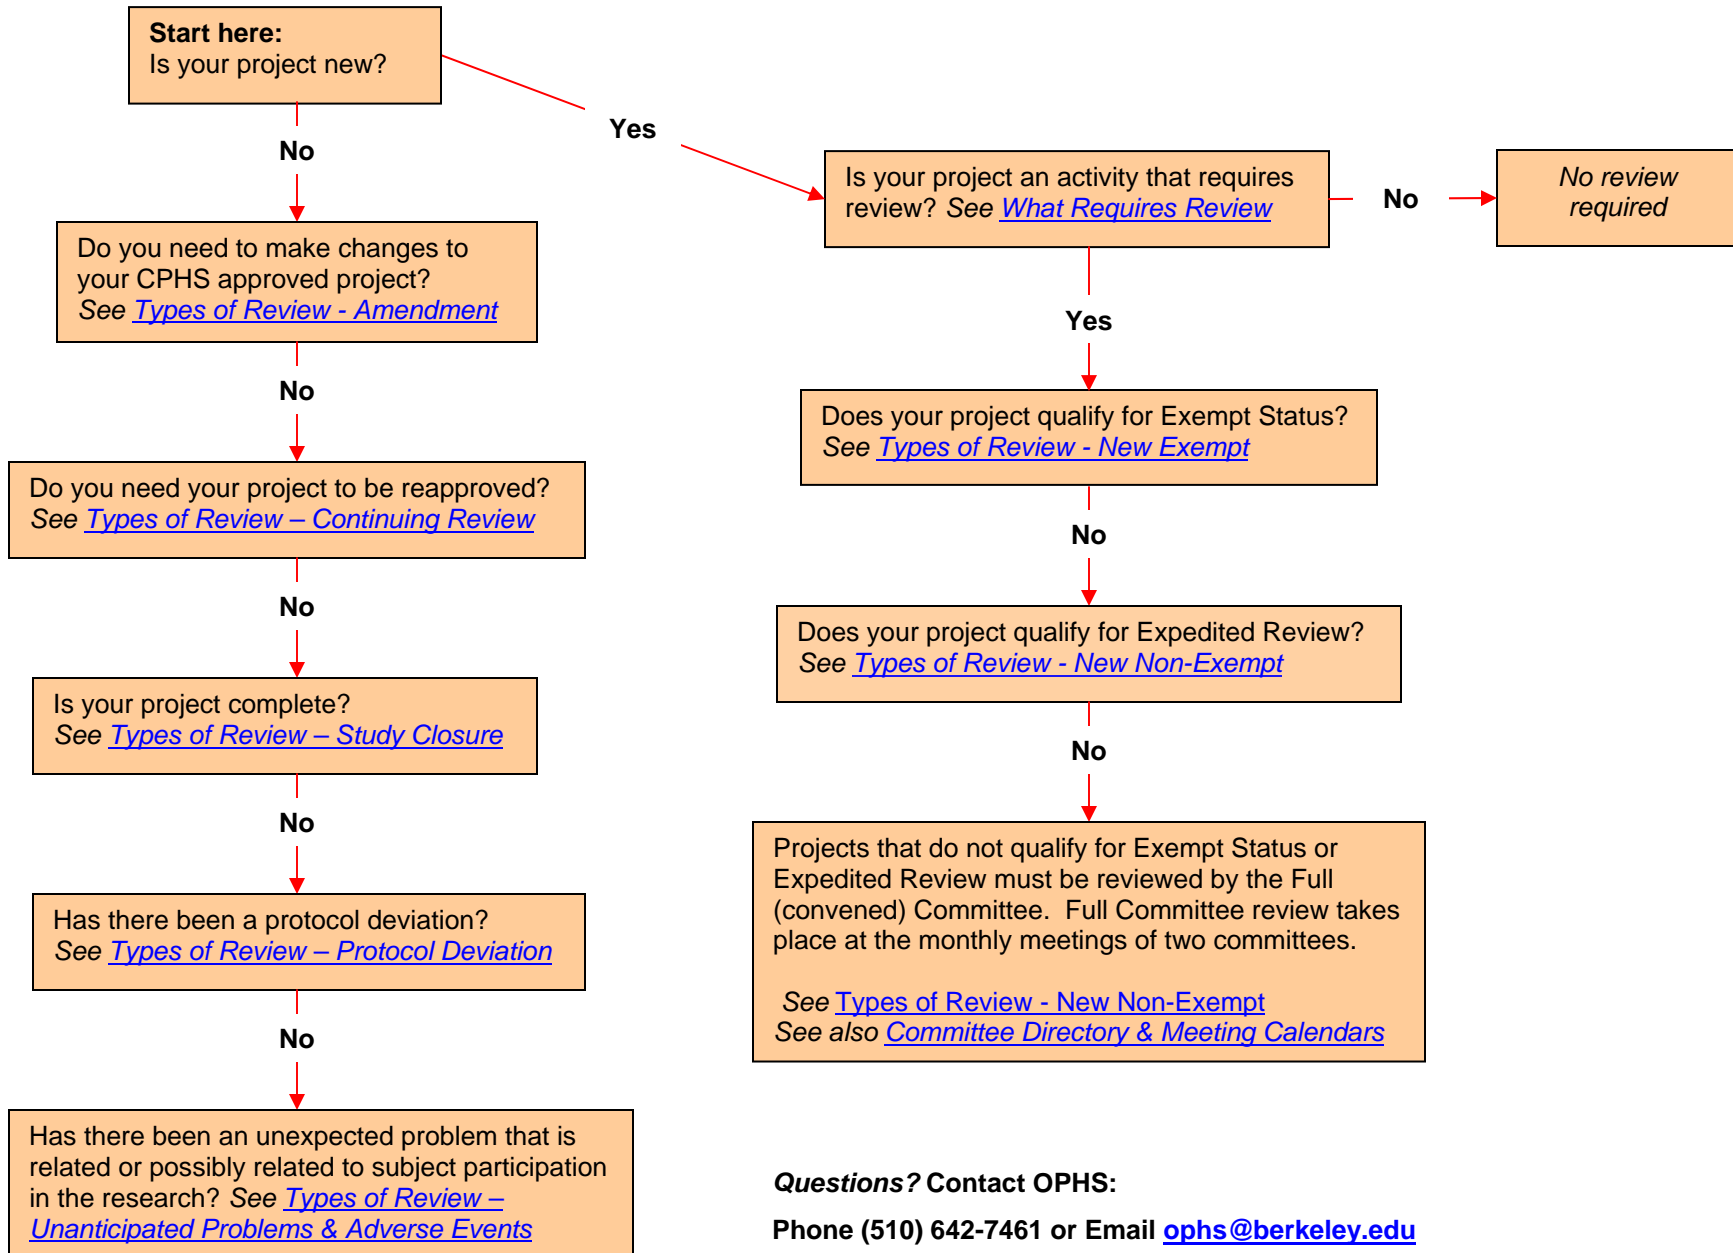

Where To Start: A Decision Tree

Questions? Contact OPHS:

Phone (510) 642-7461 or Email ophs@berkeley.edu

CPHS/OPHS Website: <http://cphs.berkeley.edu>